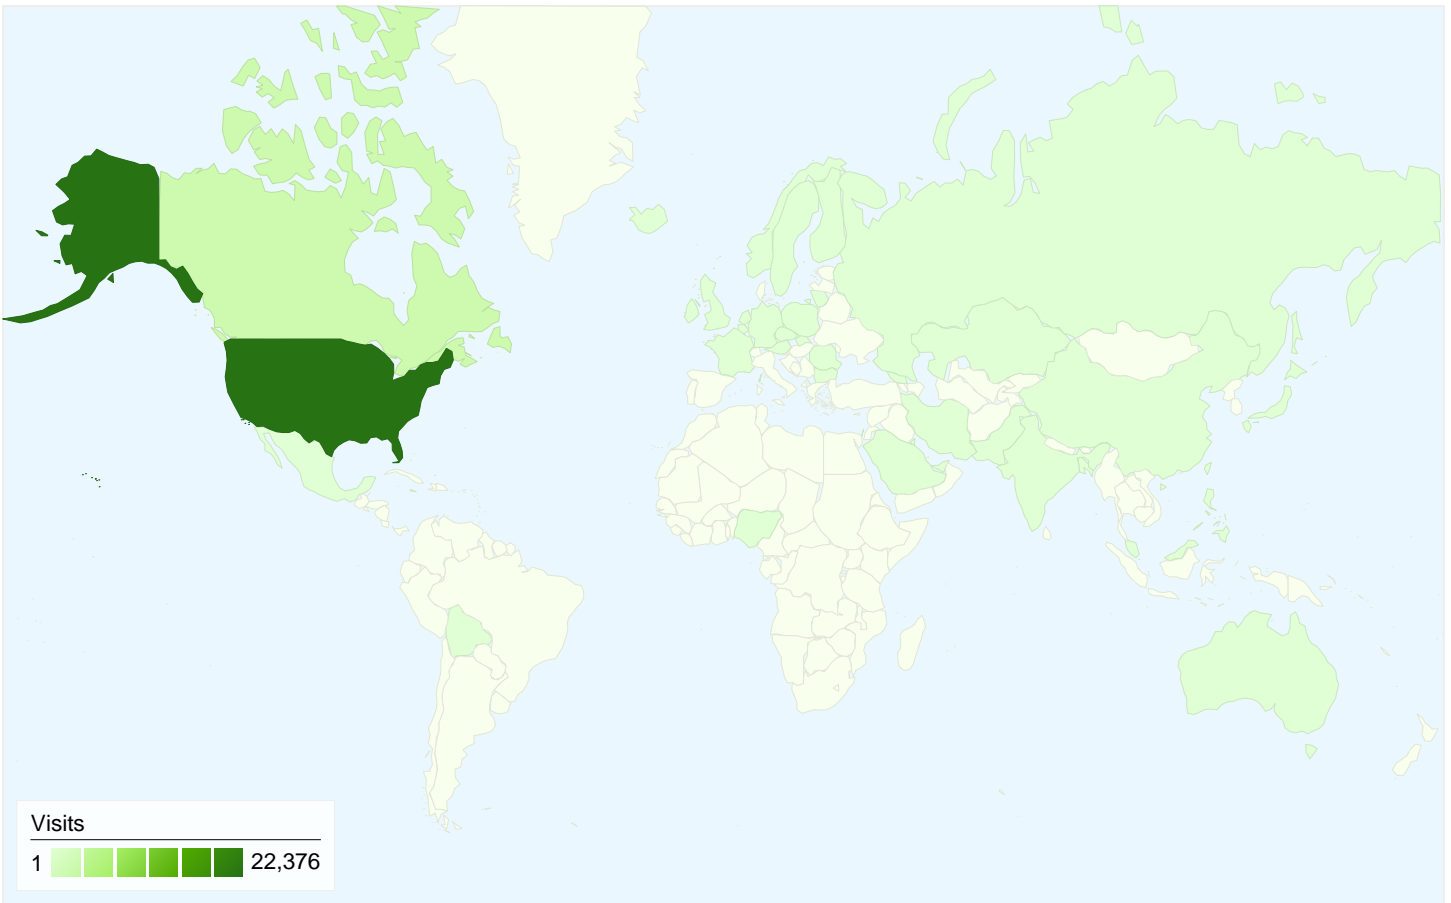

### Visitors Overview

**Visitors**  
12,982

## All traffic sources sent a total of 25,574 visits

53.36% Direct Traffic

6.30% Referring Sites

40.34% Search Engines

- **Direct Traffic**  
13,647.00 (53.36%)
- **Search Engines**  
10,317.00 (40.34%)
- **Referring Sites**  
1,610.00 (6.30%)

## 25,574 visits came from 47 countries/territories