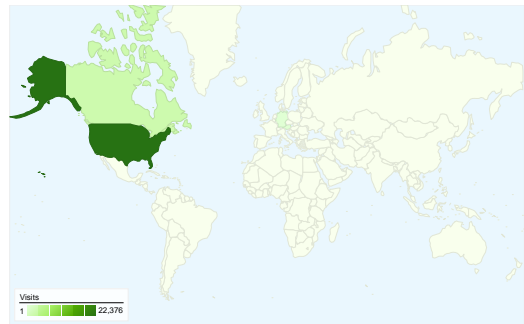

Map Overlay world

Traffic Sources Overview

- **Direct Traffic**
  13,647.00 (53.36%)
- **Search Engines**
  10,317.00 (40.34%)
- **Referring Sites**
  1,610.00 (6.30%)

Content Overview

Pages	Pageviews	% Pageviews
/	33,365	50.54%
/price.htm	17,121	25.93%
/buyer.htm	5,054	7.66%
/index.htm	3,754	5.69%
/online_auctions.htm	3,224	4.88%